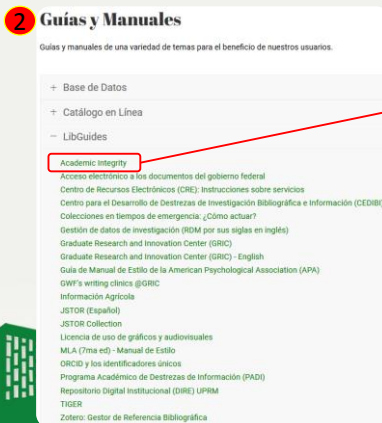

Turnitin iThenticate Service Form Training Workshops

Service Form

To create a Turnitin / iThenticate account or ask any question, please complete the following form:

*Remember, if you are a student, enroll in our Turnitin course in eCourses to check your academic papers. For instructions, visit the Home section in this guide.

Transformational Initiative for Graduate Education and Research
Graduate Research and Innovation Center
Turnitin/iThenticate Service Form

What is your status? (required)

Make a selection

Select:

Make a selection

Submit