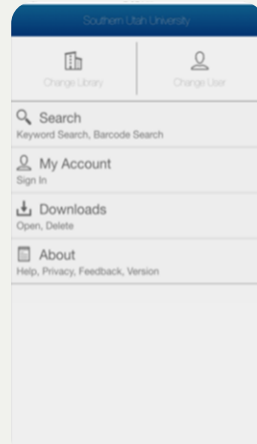

Note: Remote access available

ONLINE CATALOG

Look for:

- Books
- Videos
- Print Journals
- Thesis & Dissertations
- Maps
- And more...

Access:

- Your account
- Course reserve
- Interlibrary loan
- Renew loans

ONLINE CATALOG: BOOKMYNE APP

Google play & App Store

*Once installed, search our for library by name: *Biblioteca General Recinto Universitario de Mayaguez*

ARTICLES & JOURNALS

Search articles by:

- Full-text only
- Peer-reviewed
- Open Access