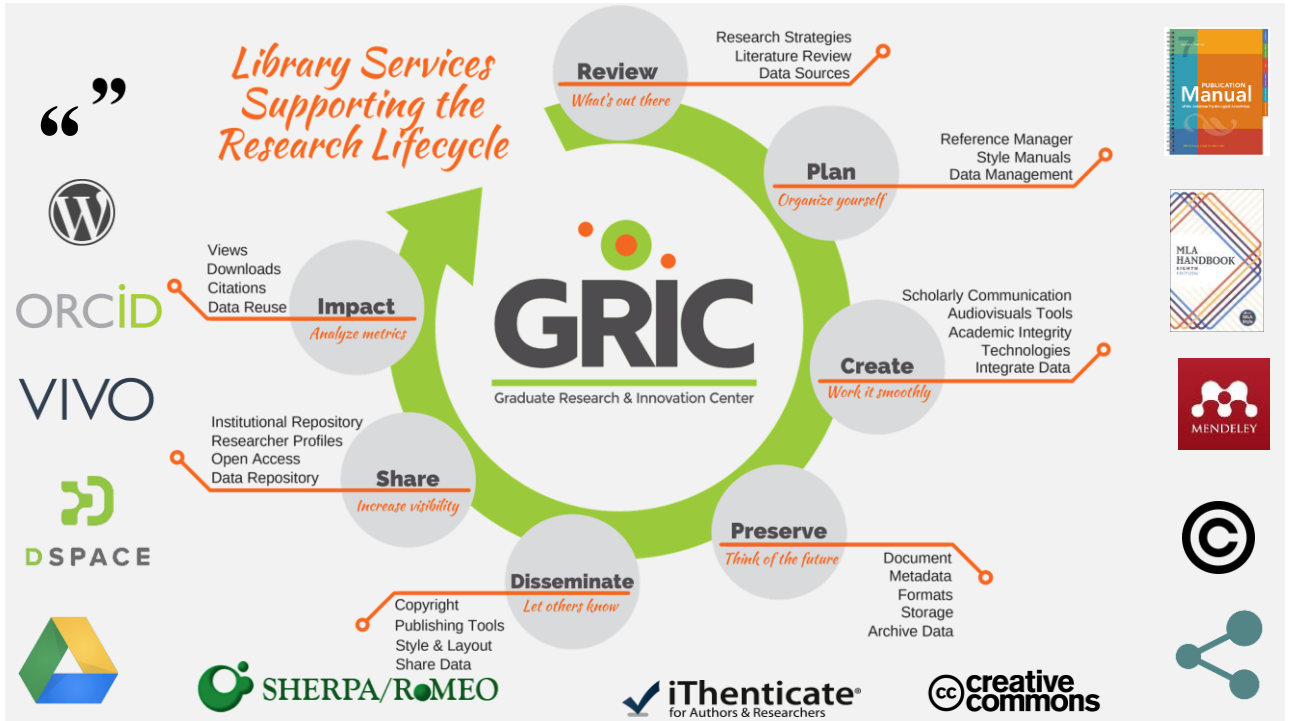

Submit

INFORMATION LITERACY

<http://libguides.uprm.edu/cedibi>

- Provides orientation on library use and services
- Presents workshops on a diversity of topics
- Develops course, project, or research related assignments
- Creates handouts, guides, Web tutorials, and other library research or subject related information tools

GRIC

Graduate Research & Innovation Center

The Graduate Research and Innovation Center (GRIC) is part of the Transformational Initiative for Graduate Education and Research (TIGER), US Department of Education, Title V, Part B, Promoting Postbaccalaureate Opportunities for Hispanic Americans (PPOHA) Program (#P031M140035).

<http://libguides.uprm.edu/gricen>

THE SPACE

Designed for Graduate Students. Researchers. Faculty

SERVICES

Library Services Supporting the Research Lifecycle

You can make appointments with the librarians!

SERVICES