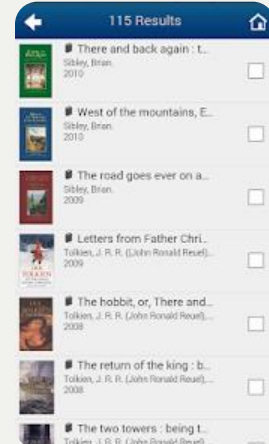

ONLINE CATALOG: BOOKMYNE APP

Google play & App Store

*Once installed, search our for library by name: *Biblioteca General Recinto Universitario de Mayaguez*

ARTICLES & JOURNALS

Search articles by:

- Full-text only
- Peer-reviewed
- Open Access