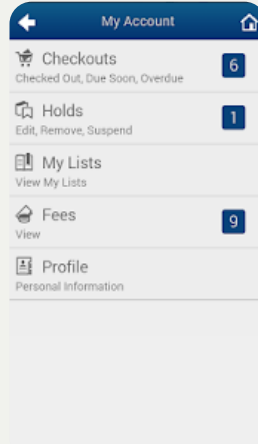

Note: Remote access available

ONLINE CATALOG

Look for:

- Books
- Videos
- Print Journals
- Thesis & Dissertations
- Maps
- And more...

Access:

- Your account
- Course reserve
- Interlibrary loan
- Renew loans

ONLINE CATALOG: BOOKMYNE APP

Google play & App Store

*Once installed, search our for library by name: *Biblioteca General Recinto Universitario de Mayaguez*

ARTICLES & JOURNALS

Search articles by:

- Full-text only
- Peer-reviewed
- Open Access