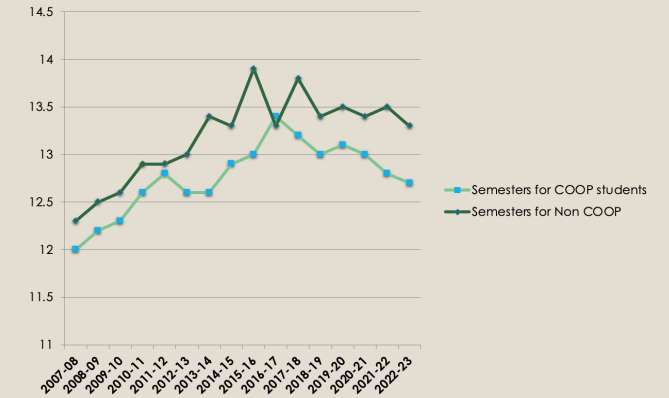

# COOP Demographics 2023-24

Puerto Rico vs USA				Female vs Male			
Puerto Rico	%	USA	%	Women	%	Men	%
358	63%	208	37%	204	36%	362	64%

# Top Ten COOP companies 2023-24

# COOP vs Other Students

Semesters vs graduation year

Coop Students graduate in less time than Non-coop students