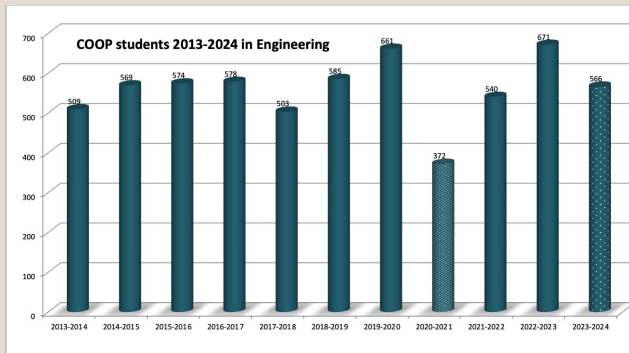

Engineering COOP students 2013-2024