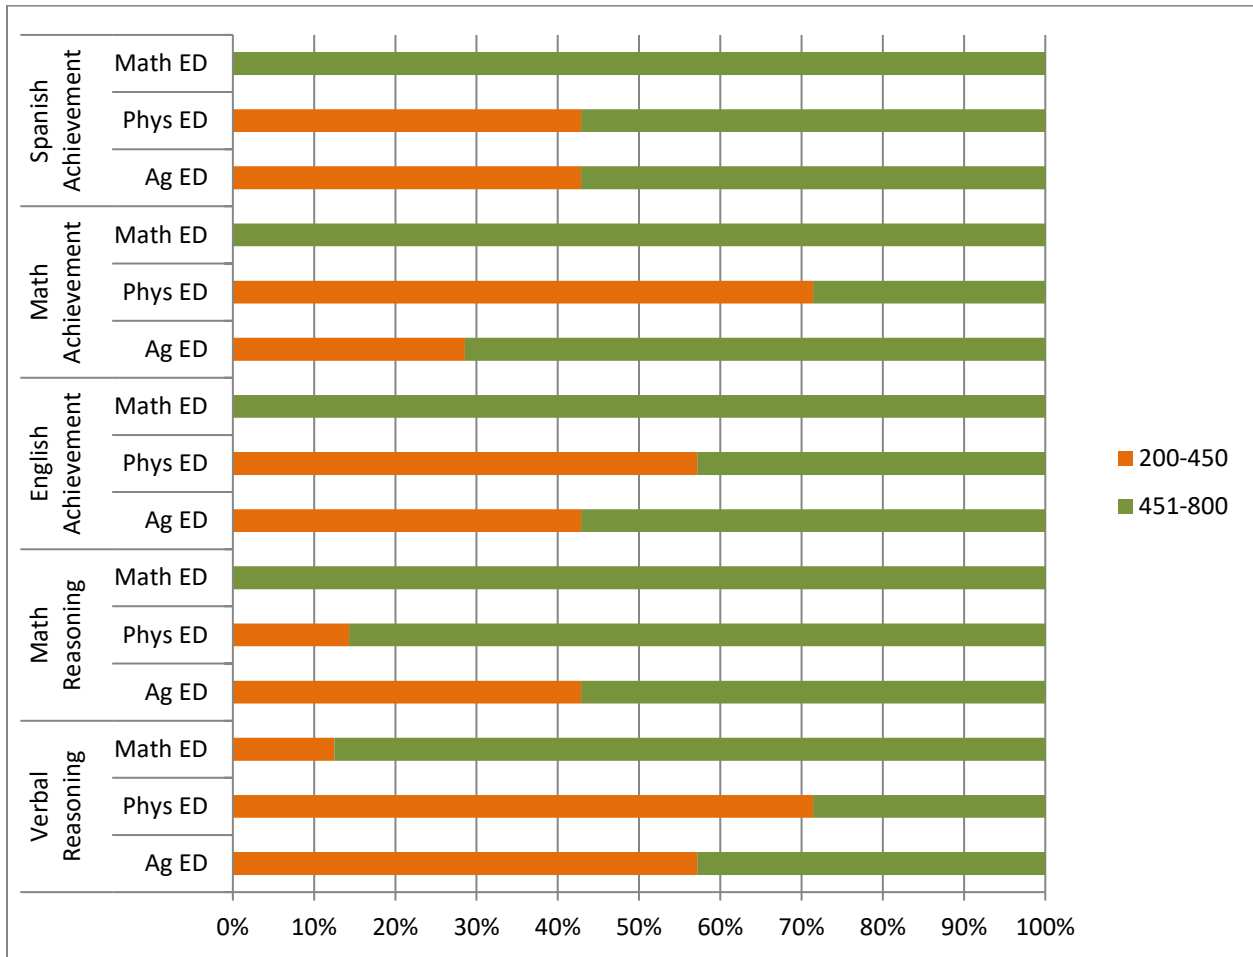

UPRM CEEB Admission Scores 2015-16 Education Programs

		n	Min	Max	Mean
Verbal Reasoning	Ag ED	7	352	706	449
	Phys ED	7	200	674	414
	Math ED	8	393	684	547
Math Reasoning	Ag ED	7	382	679	474
	Phys ED	7	284	657	483
	Math ED	8	460	787	633

UPRM CEEB Admission Scores 2014-15 Education Programs

		n	Min	Max	Mean
Verbal Reasoning	Ag ED	10	352	706	525
	Phys ED	12	200	674	510
	Math ED	3	393	684	610
Math Reasoning	Ag ED	10	382	679	519
	Phys ED	12	284	657	514
	Math ED	3	460	787	662

UPRM CEEB Admission Scores 2013-14 Education Programs

CEEB Exam		n	Min	Max	Mean
Verbal Reasoning	Ag ED	7	352	706	505
	Phys ED	7	200	674	489
	Math ED	7	393	684	569
Math Reasoning	Ag ED	7	382	679	481
	Phys ED	7	284	657	547
	Math ED	7	460	787	651

Key CEEB Scores for UPRM Candidates
Admitted to Education Programs 2015-16