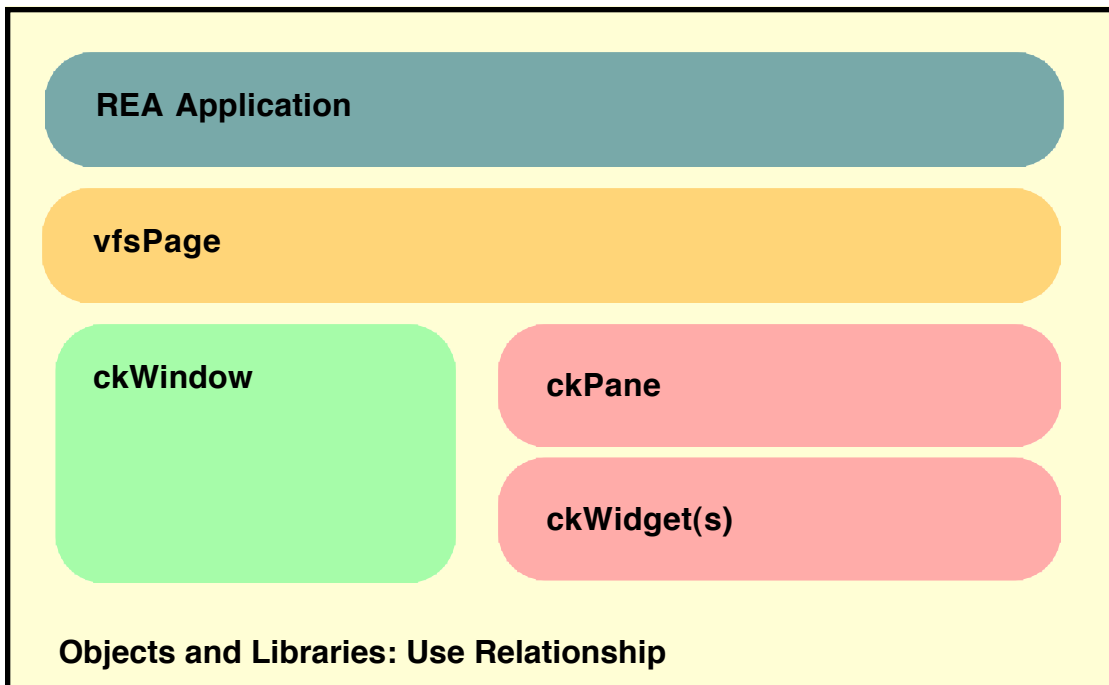

CORE COMPONENTS

RUM EXTENSIBLE ARCHITECTURE

REA CORE COMPONENTS

Database

ckConnection

ckDatabase

ckRecordSet

WebView

ckWindow

ckVFSPage

\$vfspage

ckVFSPageDialog

VFS

ckvfsFileItem

ckOutputStream

ckInputStream